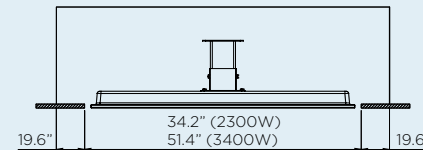

## CEILING RECESS

CEILING RECESS FRAME 2300W

CEILING RECESS FRAME 3400W

MINIMUM CAVITY OPTION 1

MINIMUM CAVITY OPTION 2