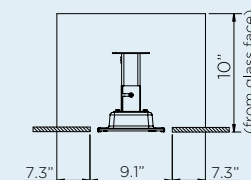

## CEILING RECESS

CEILING RECESS FRAME 2300W

CEILING RECESS FRAME 3400W

MINIMUM CAVITY OPTION 1

MINIMUM CAVITY OPTION 2