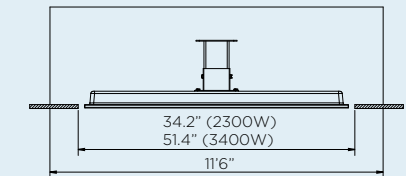

## CEILING RECESS

CEILING RECESS FRAME 2300W

CEILING RECESS FRAME 3400W

MINIMUM CAVITY OPTION 1

MINIMUM CAVITY OPTION 2