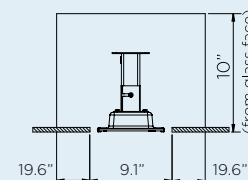

## CEILING RECESS

CEILING RECESS FRAME 2300W

CEILING RECESS FRAME 3400W

MINIMUM CAVITY OPTION 1

MINIMUM CAVITY OPTION 2