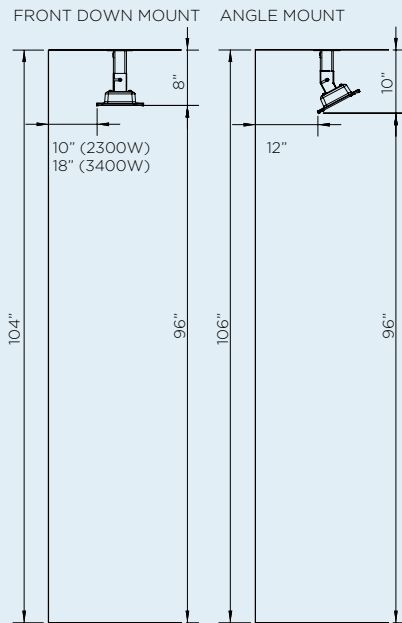

MOUNT OPTIONS

With a wide array of mounting options, Bromic offers solutions to compliment any decor and provide functionality for ambiance and comfort.

CEILING & WALL MOUNT

CEILING MOUNT CLEARANCE